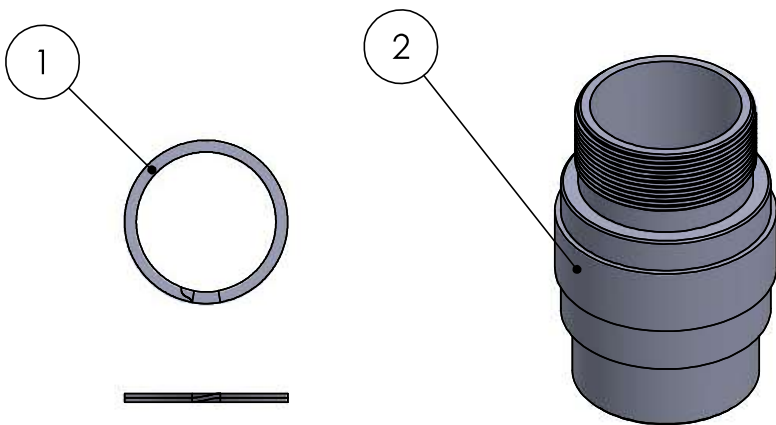

Housings & Shafts Parts Lists

32952 & 57143

57143A

7' Housing (Not to Scale)

57143C

12' Housing (Not to Scale)

Commonly Ordered

(All other parts require crimping)

32952A

7' Shaft (Not to Scale)

32952B

12' Shaft (Not to Scale)

ITEM NO.	PART NUMBER	DESCRIPTION	QTY.
1	057971	SPIRAL RETAINING RING	1
2	007126	SWIVEL - 57143	1
3	057141A	SWIVEL SLEEVE FERRULE	1
4	016936	END SPRING	2
5	057431B	SMALL HOUSING FOR 57143A, 7'	1
6	057154A	FERRULE ASSY, MOTOR END	1
7	057431C	SMALL HOUSING FOR 57143C, 12'	1
8	025494S	SPLINE TIP, NO. 4, CRIMP	1
9	076612B	7/16" FLEX SHAFT FOR 32952A	1
10	002787A	THREADED TIP FOR 7/16 SFT	1
11	076612C	7/16" FLEX SHAFT FOR 32952B	1