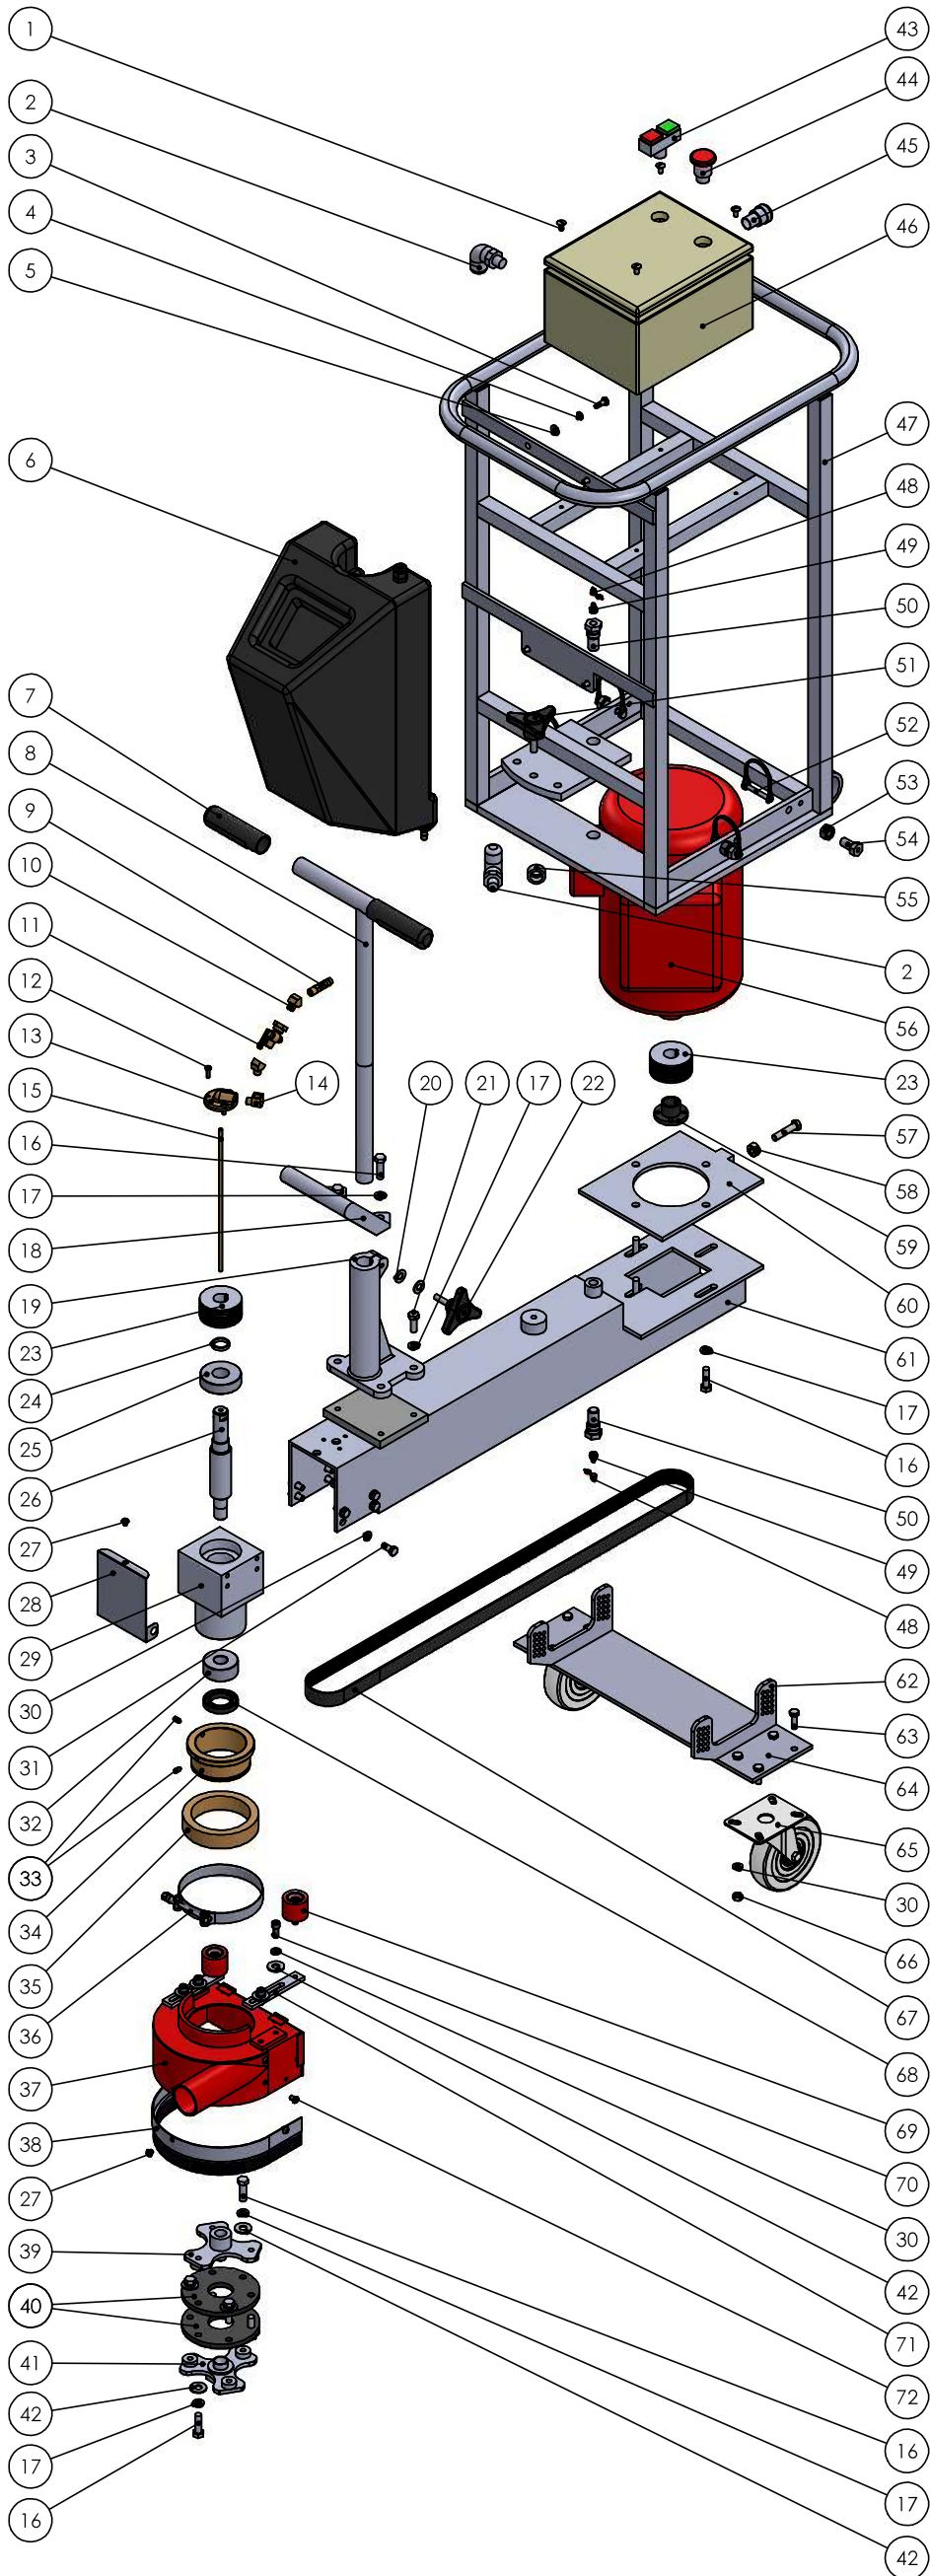

Edger Parts List

ITEM NO.	PART NUMBER	DESCRIPTION	QTY.
1	T2161	1/4-20X 1/2 LG SLOTTED TRUSS HEAD	4
2	X-80	90 DEG. CORD CONNECTOR	2
3	T1031	1/4-20 X 3/4 LG HEX HEAD CAPSCREW	4
4	T1030	LOCK WASHER, 1/4"	4
5	T2054	1/4" SAE FLAT WASHER	4
6	HBS 211	PLASTIC WATER TANK	1
7	HB 030	HANDLE GRIP	2
8	HB 034L	HANDLE, LONG	1
9	019853-BARB	BARB ONLY, REM. ANGLE HEAD WATER VALVE	1
10	HBS 212	1/8 X 1/8 NPT 45 DEG STREET ELBOW	2
11	019853-VALVE	WATER VALVE ONLY FOR REM. ANGLE HEAD	1
12	AH 030	#10-32 X 5/8 LG FILISTER HEAD	3
13	AH 004	DRIVEN UPPER HOUSING CAP	1
14	T2031	ST ELBOW 1/8X90 DEG	1
15	005328	WATER PIPE 10 1/4 INCHES	1
16	T1025	3/8-16 X 1-1/4 LG HEX HEAD CAPSCREW	11
17	T1022	3/8 MEDIUM LOCKWASHER	13
18	HBS 182	FRONT HANDLE	1
19	HB 029	HANDLE BASE	1
20	T2053	FLAT WASHER 3/8 SAE	2
21	T2013	3/8-16 X 1" LG HEX HEAD CAPSCREW	2
22	HBS 196	5/16-18 KNOB	1
23	HBS 191	PULLEY, POLY-V	2
24	HBS 180	SPACER	1
25	HB 006	HORIZ HOUSING GEAR BRG	1
26	HBS 177	SPINDLE SHAFT WITH WATER HOLE	1
27	T3040	1/4-20 X 1/4 LG BUTTON HEAD CAPSCREW	4
28	HBS 193	END COVER	1
29	HBS 176	SPINDLE SHELL	1
30	T1007	LOCK WASHER	20
31	T2130	5/16-18 X 3/4" LG HEX HEAD CAPSCREW	8
32	X-C-27	BEARING, ADV. BORDER, LOWER BOTTOM	1
33	T3049	1/4-20 X 1/2" LG SOCKET HEAD CAPSCREW	2
34	HBS 147	BUSHING FOR DRY GUARD	1
35	HBS 205	RETAINING RING	1
36	HBS 206	CLAMP	1
37	HBS 146	DRY GUARD 7", HOOD ONLY	1
38	LW 078-Edger	BRUSH STRIP FOR EDGER	1
39	HB 008	DRIVE SPIDER	1
40	HB 026	FLEXIBLE DISC	2
41	HBS 200	DRIVEN SPIDER WITH WATER HOLE	1
42	T3028	3/8 USS FLAT WASHER (WROUGHT)	10
43	SM 091-BUTTON	ON/OFF PUSHBUTTON AND BLOCKS	1
44	LW 076	EMERGENCY STOP SWITCH ASSY	1
45	X-81	STRAIGHT CORD CONNECTOR	1
	X-89	3/4" LOCKNUT	1
46	SM 113-BOX	ENCLOSURE 10X8X6 FOR EDGER	1
	T6020	CONTACTOR 3HP, 1PH, 230V, 60HZ	1
	T6120	OVERLOAD 12-18AMP FOR 2HP 230V, 3HP 230V	1
	Z07-0237	DRIVE SCREW	2
47	HBS 178	FRAME	1
48	T1065	LUBRICAP	2
49	000170	GREASE FITTING 1/8" NPT STRAIGHT	2
50	HBS 145A	SCREW	2
51	HBS 195	3/8-16 KNOB	1
52	HBS 209	1/4" X 1-3/4" ZINC SNAP RING	4
53	T2002	HEX HEAD NUT	2
54	T2166	1/2-13 X 1" LG HEX HEAD CAPSCREW	4
55	HBS 208	REDUCER WASHER, 3/4" TO 1/2"	1
56	HBS 139E	3HP ELECTRIC MOTOR FOR EDGER 220V 1PH	1
57	Z02-1360	3/8-16 X 1-3/4 LG TAP BOLT	1
58	T1026	3/8-16 HEX NUT, FULL	1
59	HBS 192	7/8" BUSHING	1
60	HBS 186	MOTOR PLATE	1
61	HBS 174	MOTOR ARM	1
62	HBS 217	ADJUSTABLE BRACKET FOR EDGER CASTER BASE	2
63	T1006	5/16-18 X 1" LG HEX HEAD CAPSCREW	8
64	HBS 231	CASTER BASE PLATE	1
65	HBS 221	CASTER FOR EDGER	2
66	T2025	5/16-18 HEX NUT	8
67	HBS 184	BELT, POL-V 65.5"	1
68	HBS 199	SEAL	1
69	HBS 204	ROLLER, GUARD	2
70	Z00-1321	5/16-18 X 3/4 LG SCKT HEAD CAPSCREW	4
71	HBS 203	GUIDE WHEEL BRACKET	2
72	T3055	1/4-20 X 3/8 LG BUTTON HD SOCKET CAPSCREW	4