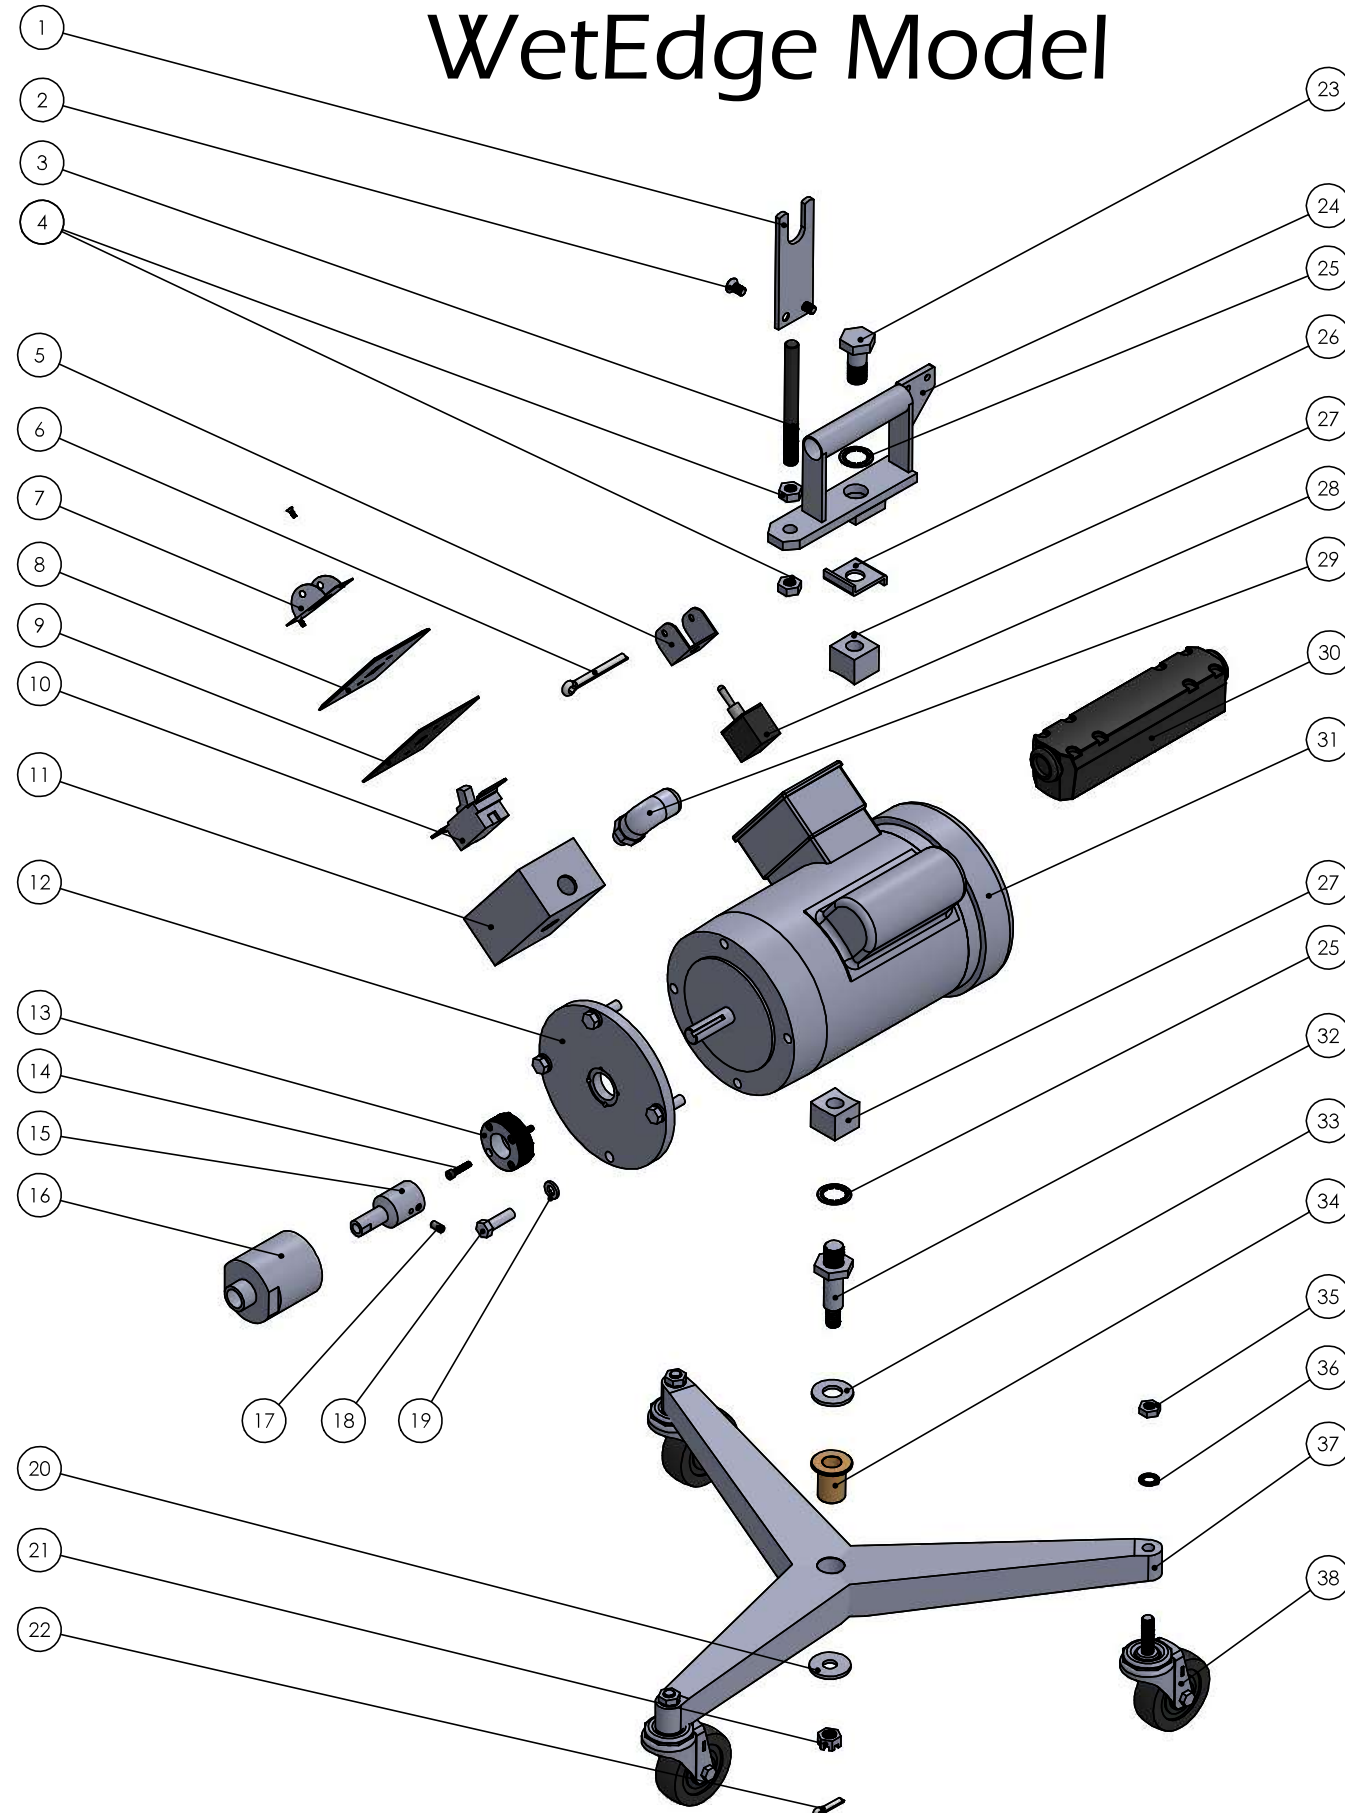

3EG-EA Parts List

WetEdge Model

ITEM NO.	PART NUMBER	DESCRIPTION	QTY.
1	001775	WRENCH, STAND, MOTOR	1
2	100687A	FLAT HD SCREW 5/16-18 X 5/8" LG	2
3	009575	SPINDLE STUD	1
4	9103144	1/2-20 JAM NUT	2
5	011871C	SWITCH LOCKOUT	1
6	9103727	PIN, COTTER 1/8 X 2-1/2 LG	1
7	002710	TOGGLE PROTECTOR	1
8	FS 025-PLATE	SWITCH PLATE	1
9	002709	RUBBER GASKET,3EG-EA,6EG-EA,ON-OFF	1
10	002703	TOGGLE SWITCH,NEW	1
11	FS 025-BOX	SWITCH BOX	1
12	FS 106A	END BELL ADAPTOR	1
13	FS 054A	THREADED ADAPTOR	1
14	AH 029	#10-32 X 7/8 LG SOCKETHEAD CAPSCREW	4
15	FS 103	MOTOR SHAFT ADAPTOR	1
16	FS 104	FLEX HOUSING CONNECTOR	1
17	T3007	1/4-20 X 1/2 LG SOCKET SET SCREW	2
18	T1025	3/8-16 X 1-1/4 LG HEX HEAD CAPSCREW	4
19	T1022	3/8 MEDIUM LOCKWASHER	4
20	000111	1/2 WROUGHT WASHER	1
21	103164	NUT, HEX, SLOTTED 1/2-13	1
22	T2082	COTTER PIN 3/32 X 1	1
23	012993	BOLT, HANDLE	1
24	016153	HANDLE	1
25	103274	3/4 INTERNAL LOCKWASHER	2
26	016154	ADAPTOR	1
27	008799A	MOUNTING SPUD	2
28	011871B	SWITCH	1
29	X-80	90 DEG. CORD CONNECTOR	1
30	T1119	IN-LINE GFI, 20 AMP, 120 VOLT	1
31	FS 102	1.5HP MOTOR	1
32	005610	STUD, SWIVEL	1
33	000112	5/8" FLAT CUT WASHER	1
34	003576	FLANGE BEARING FOR 3577A TRIPOD	1
35	103103	NUT, HEX, JAM 7/16-14	3
36	103270	LOCKWASHER, INTERNAL 7/16"	3
37	003577A	LOW CASTER BASE	1
38	012821-5	CASTER	3
	T1115	PLUG, 115 VOLT	1